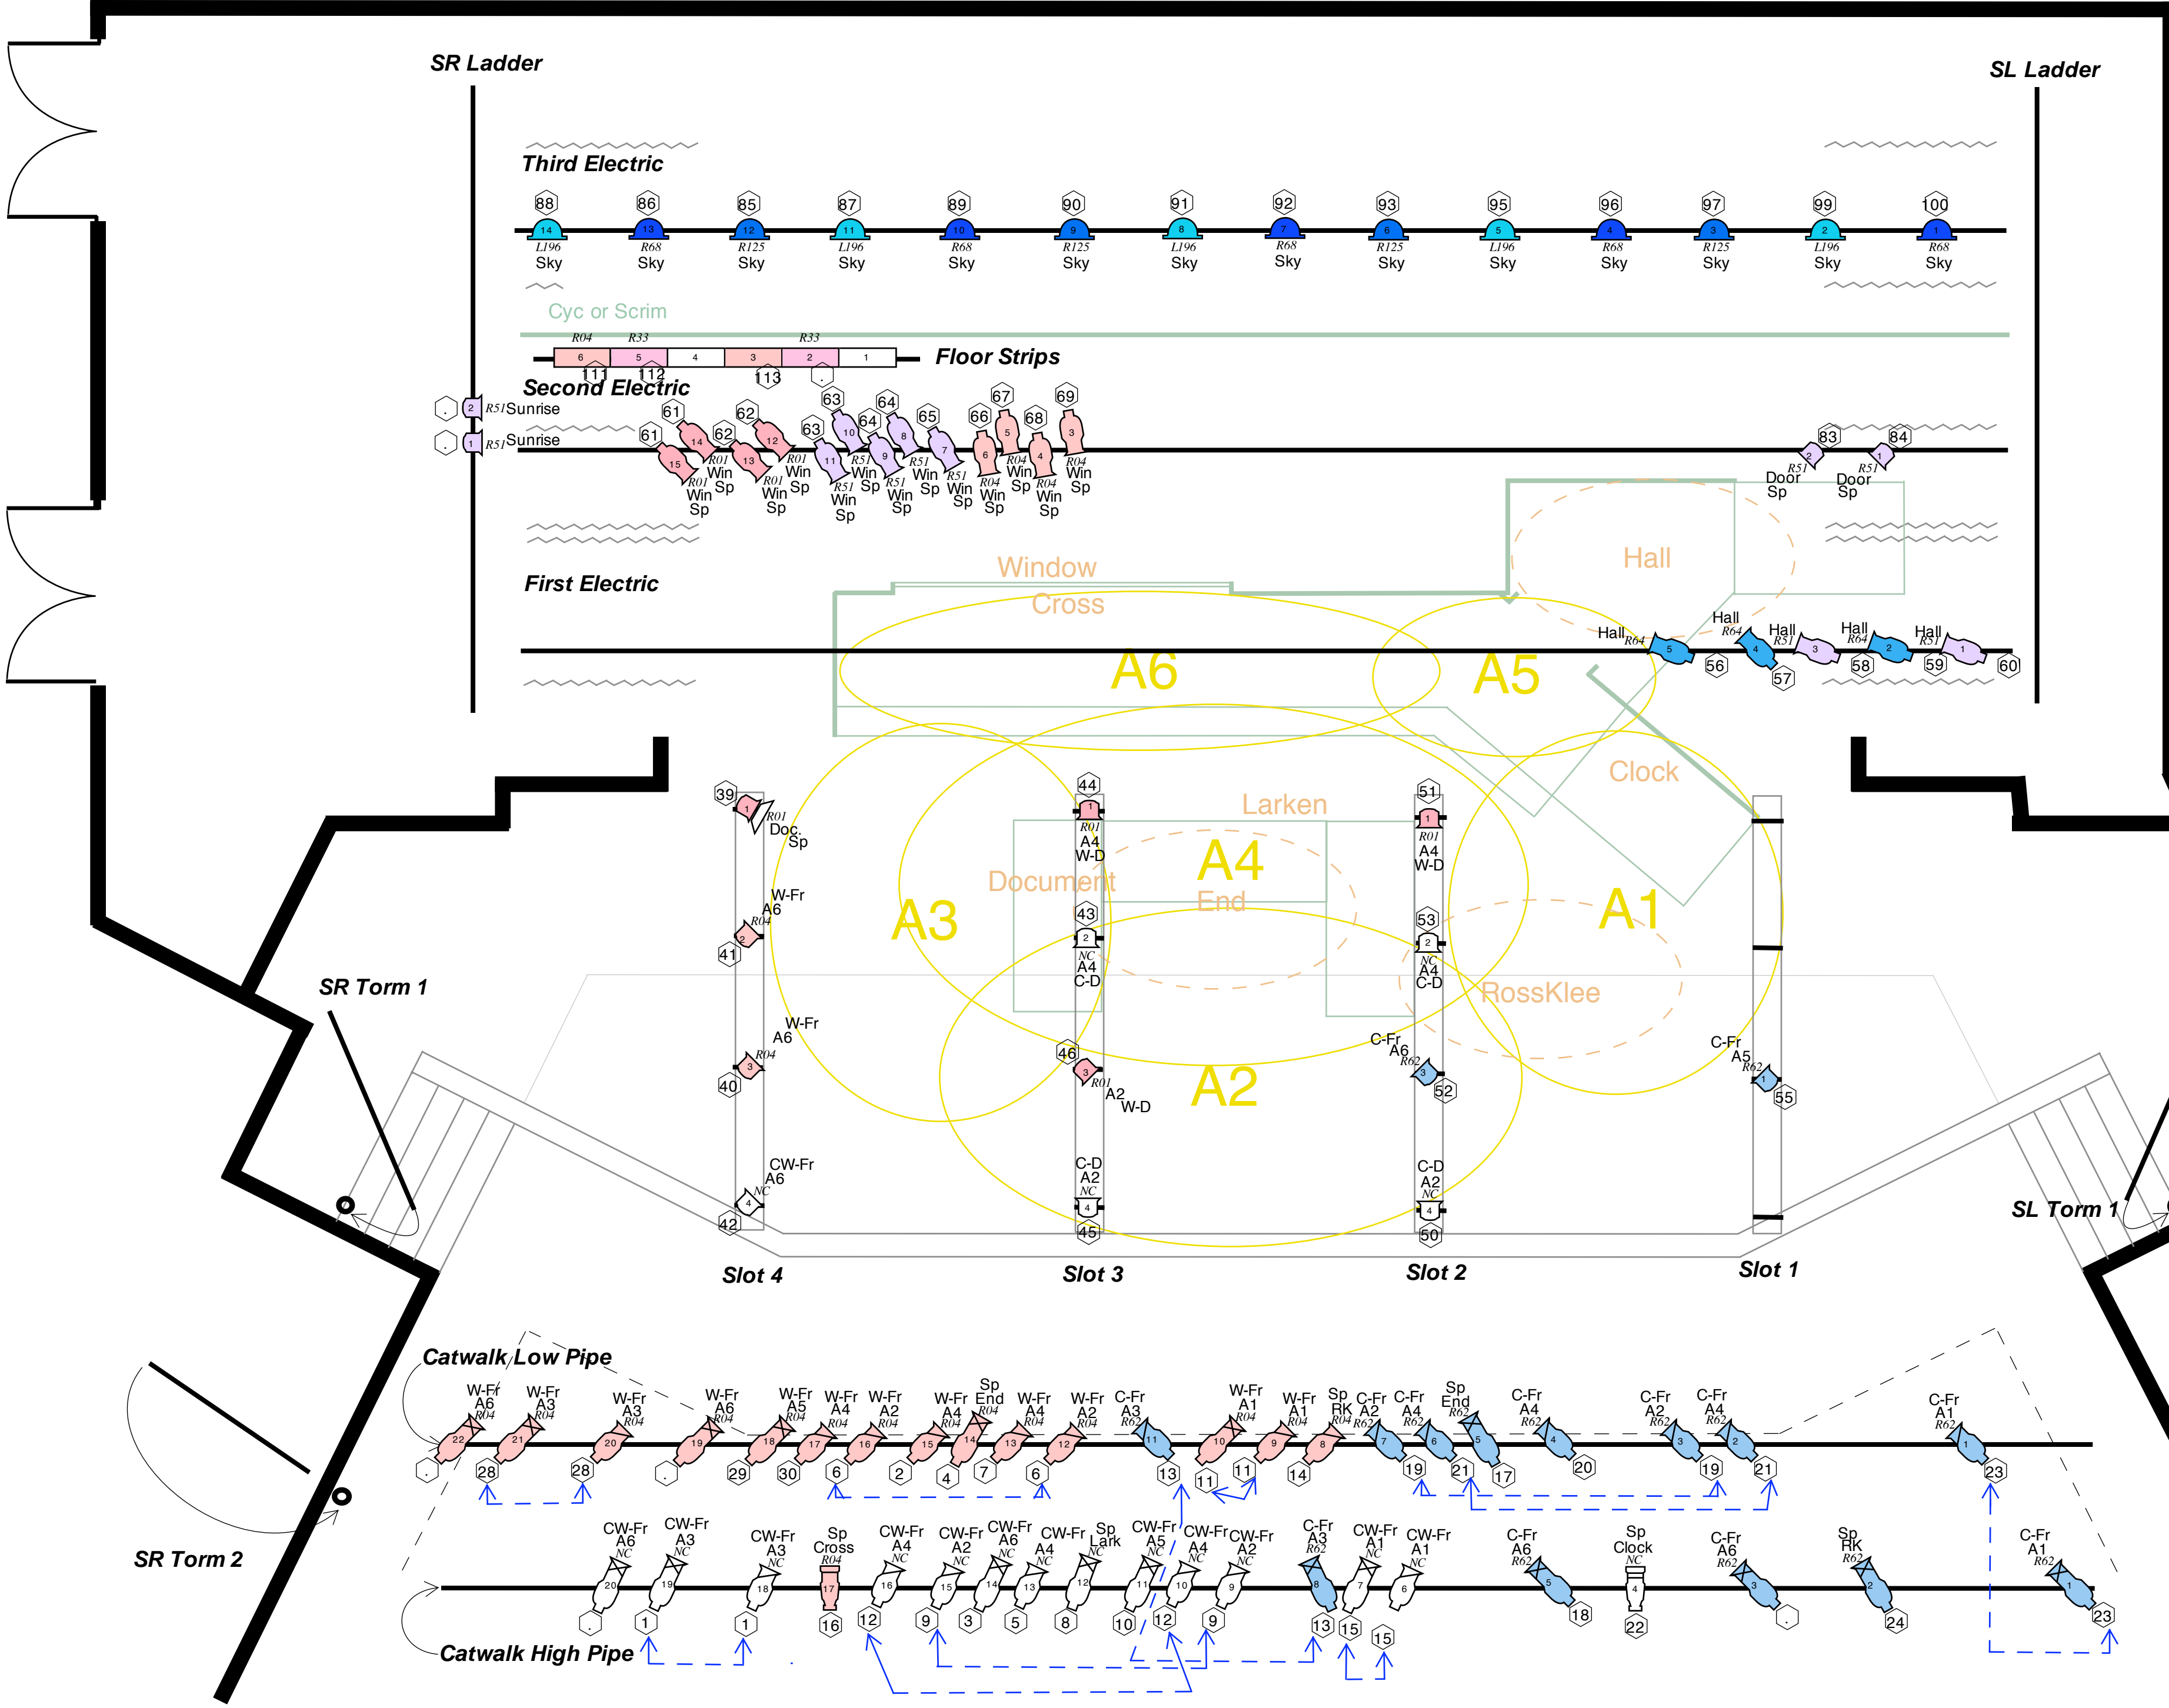

	Todd Wehr Auditorium, Concordia University, Wisconsin
	The GOD COMMITTEE
Light Plot	Lighting Designer: Dan Hummel Director: Glenna Gustin
10/27/08	Scale: 1/4" = 1'-0"

Key	Group	Use	Color	Instrument #	Circuit #
	6x9		strip		
	6x12		6" Fres		
	6x16		1k Scoop		
	S6-15-35		Barndoor		
	S6-30-55		Ganging		

SR Ladder

SL Ladder

Third Electric

Cyc or Scrim

Floor Strips

Second Electric

First Electric

SR Torm 1

SL Torm 1

Slot 4

Slot 3

Slot 2

Slot 1

Catwalk Low Pipe

Catwalk High Pipe

SR Torm 2

SL Torm 2