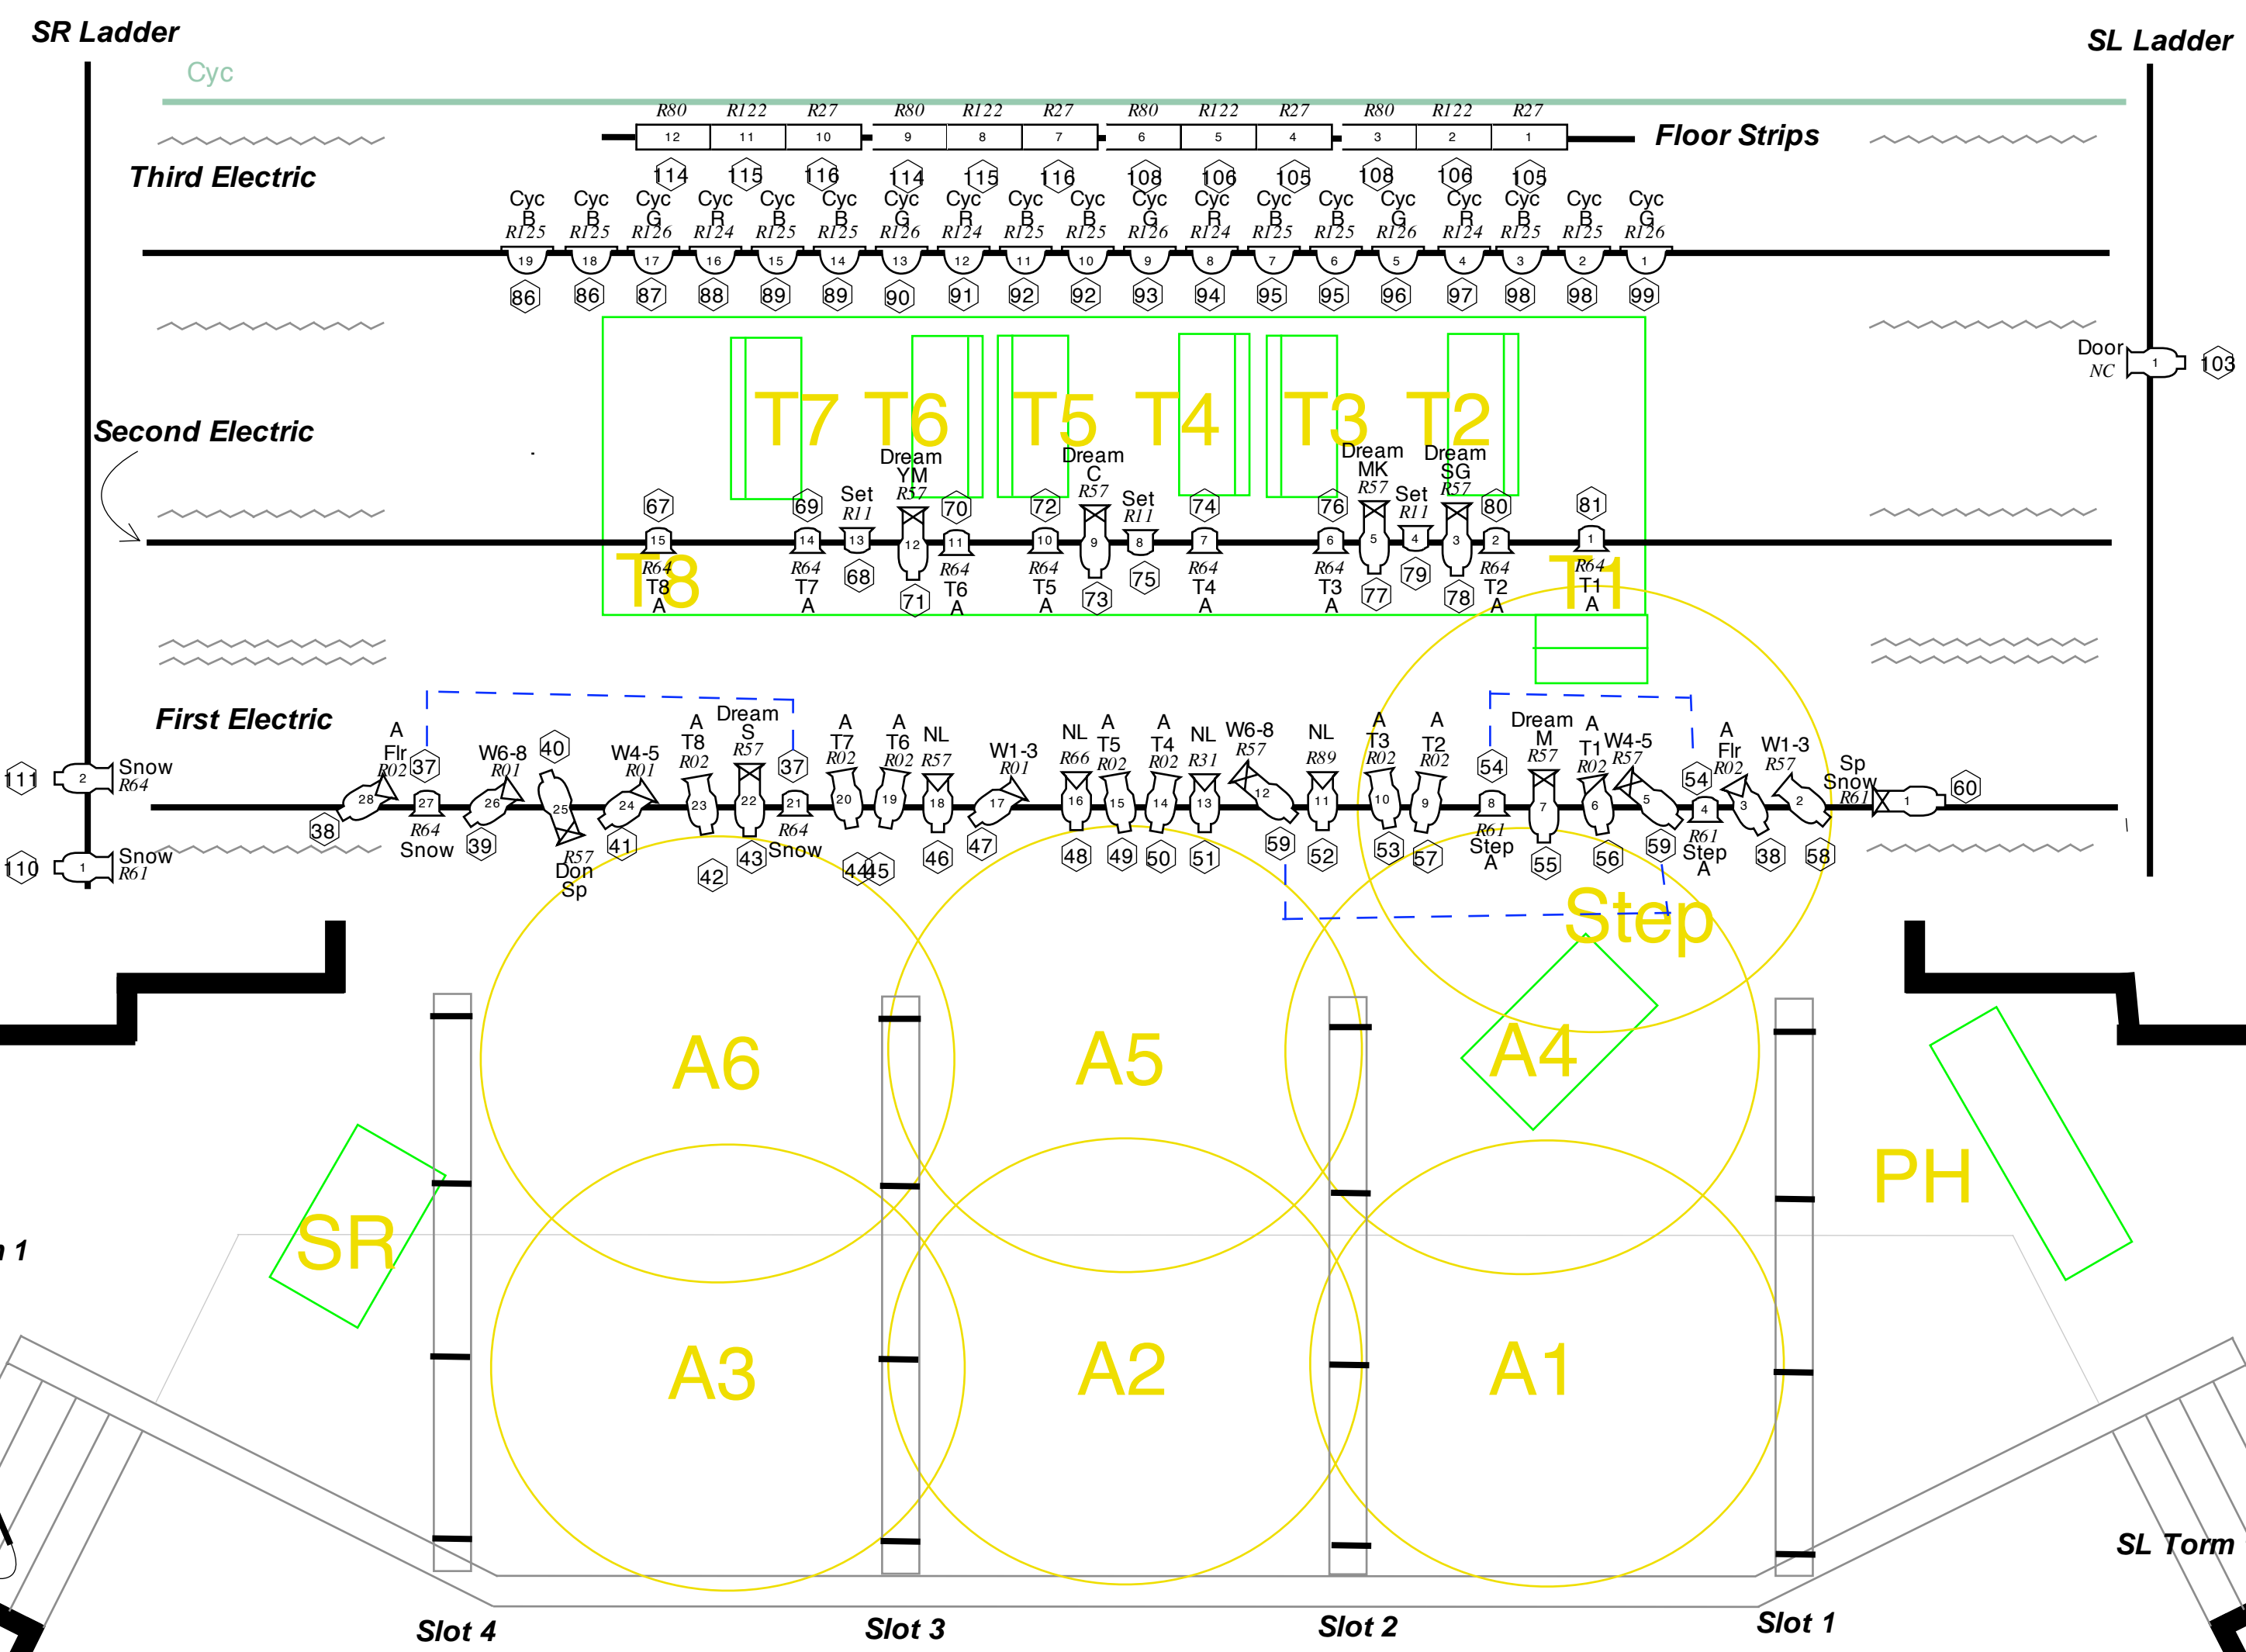

	Todd Wehr Auditorium, Concordia University, WI	
	<b>An L. M. Montgomery Christmas</b>	
<b>Light Plot</b>	Lighting Designer: Dan Hummel	Director: Janet Peterson
12/2/10	Scale: 1/4" = 1'-0"	

Key	Group	Symbol	Description
C-Fr	Use		6x9
A4	Use		6x12
R62	Color		6x16
4	Instrument #		6" Fres
12	Circuit #		1k Scoop
			Barndoor
			6x4

Booth Right Booth Left