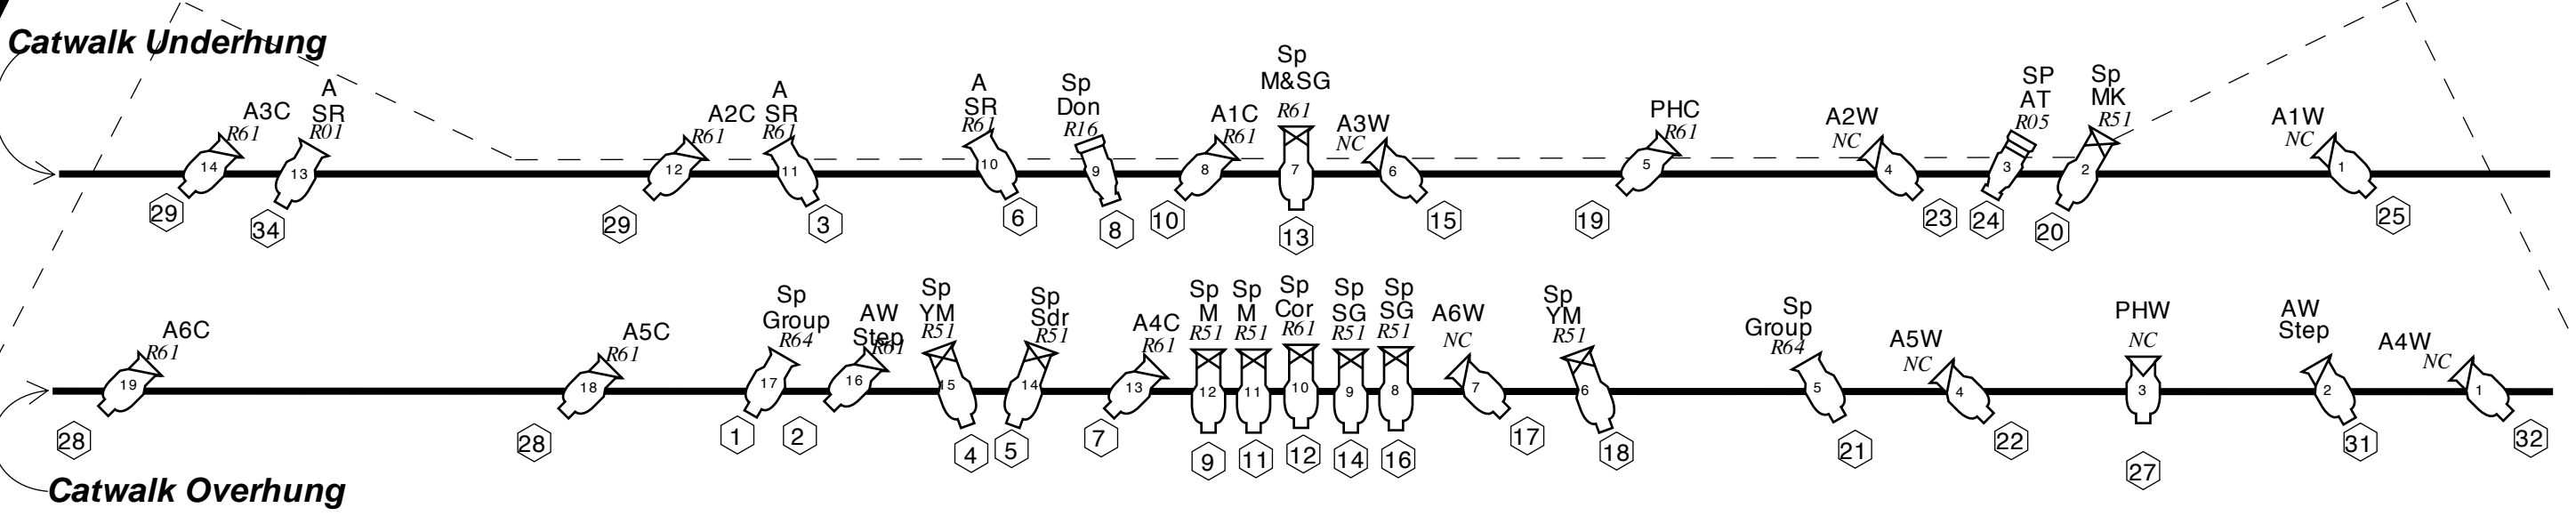

	Todd Wehr Auditorium, Concordia University, WI	
	<b>An L. M. Montgomery Christmas</b>	
<b>Light Plot</b>	Lighting Designer: Dan Hummel	Director: Janet Peterson
12/2/10	Scale: 1/4" = 1'-0"	

Key	Group	Symbol	Description
C-Fr	Use		6x9
A4	Use		6x12
R62	Color		6x16
4	Instrument #		6" Fres
12	Circuit #		1k Scoop
			Barndoor
			6x4

Booth Right Booth Left