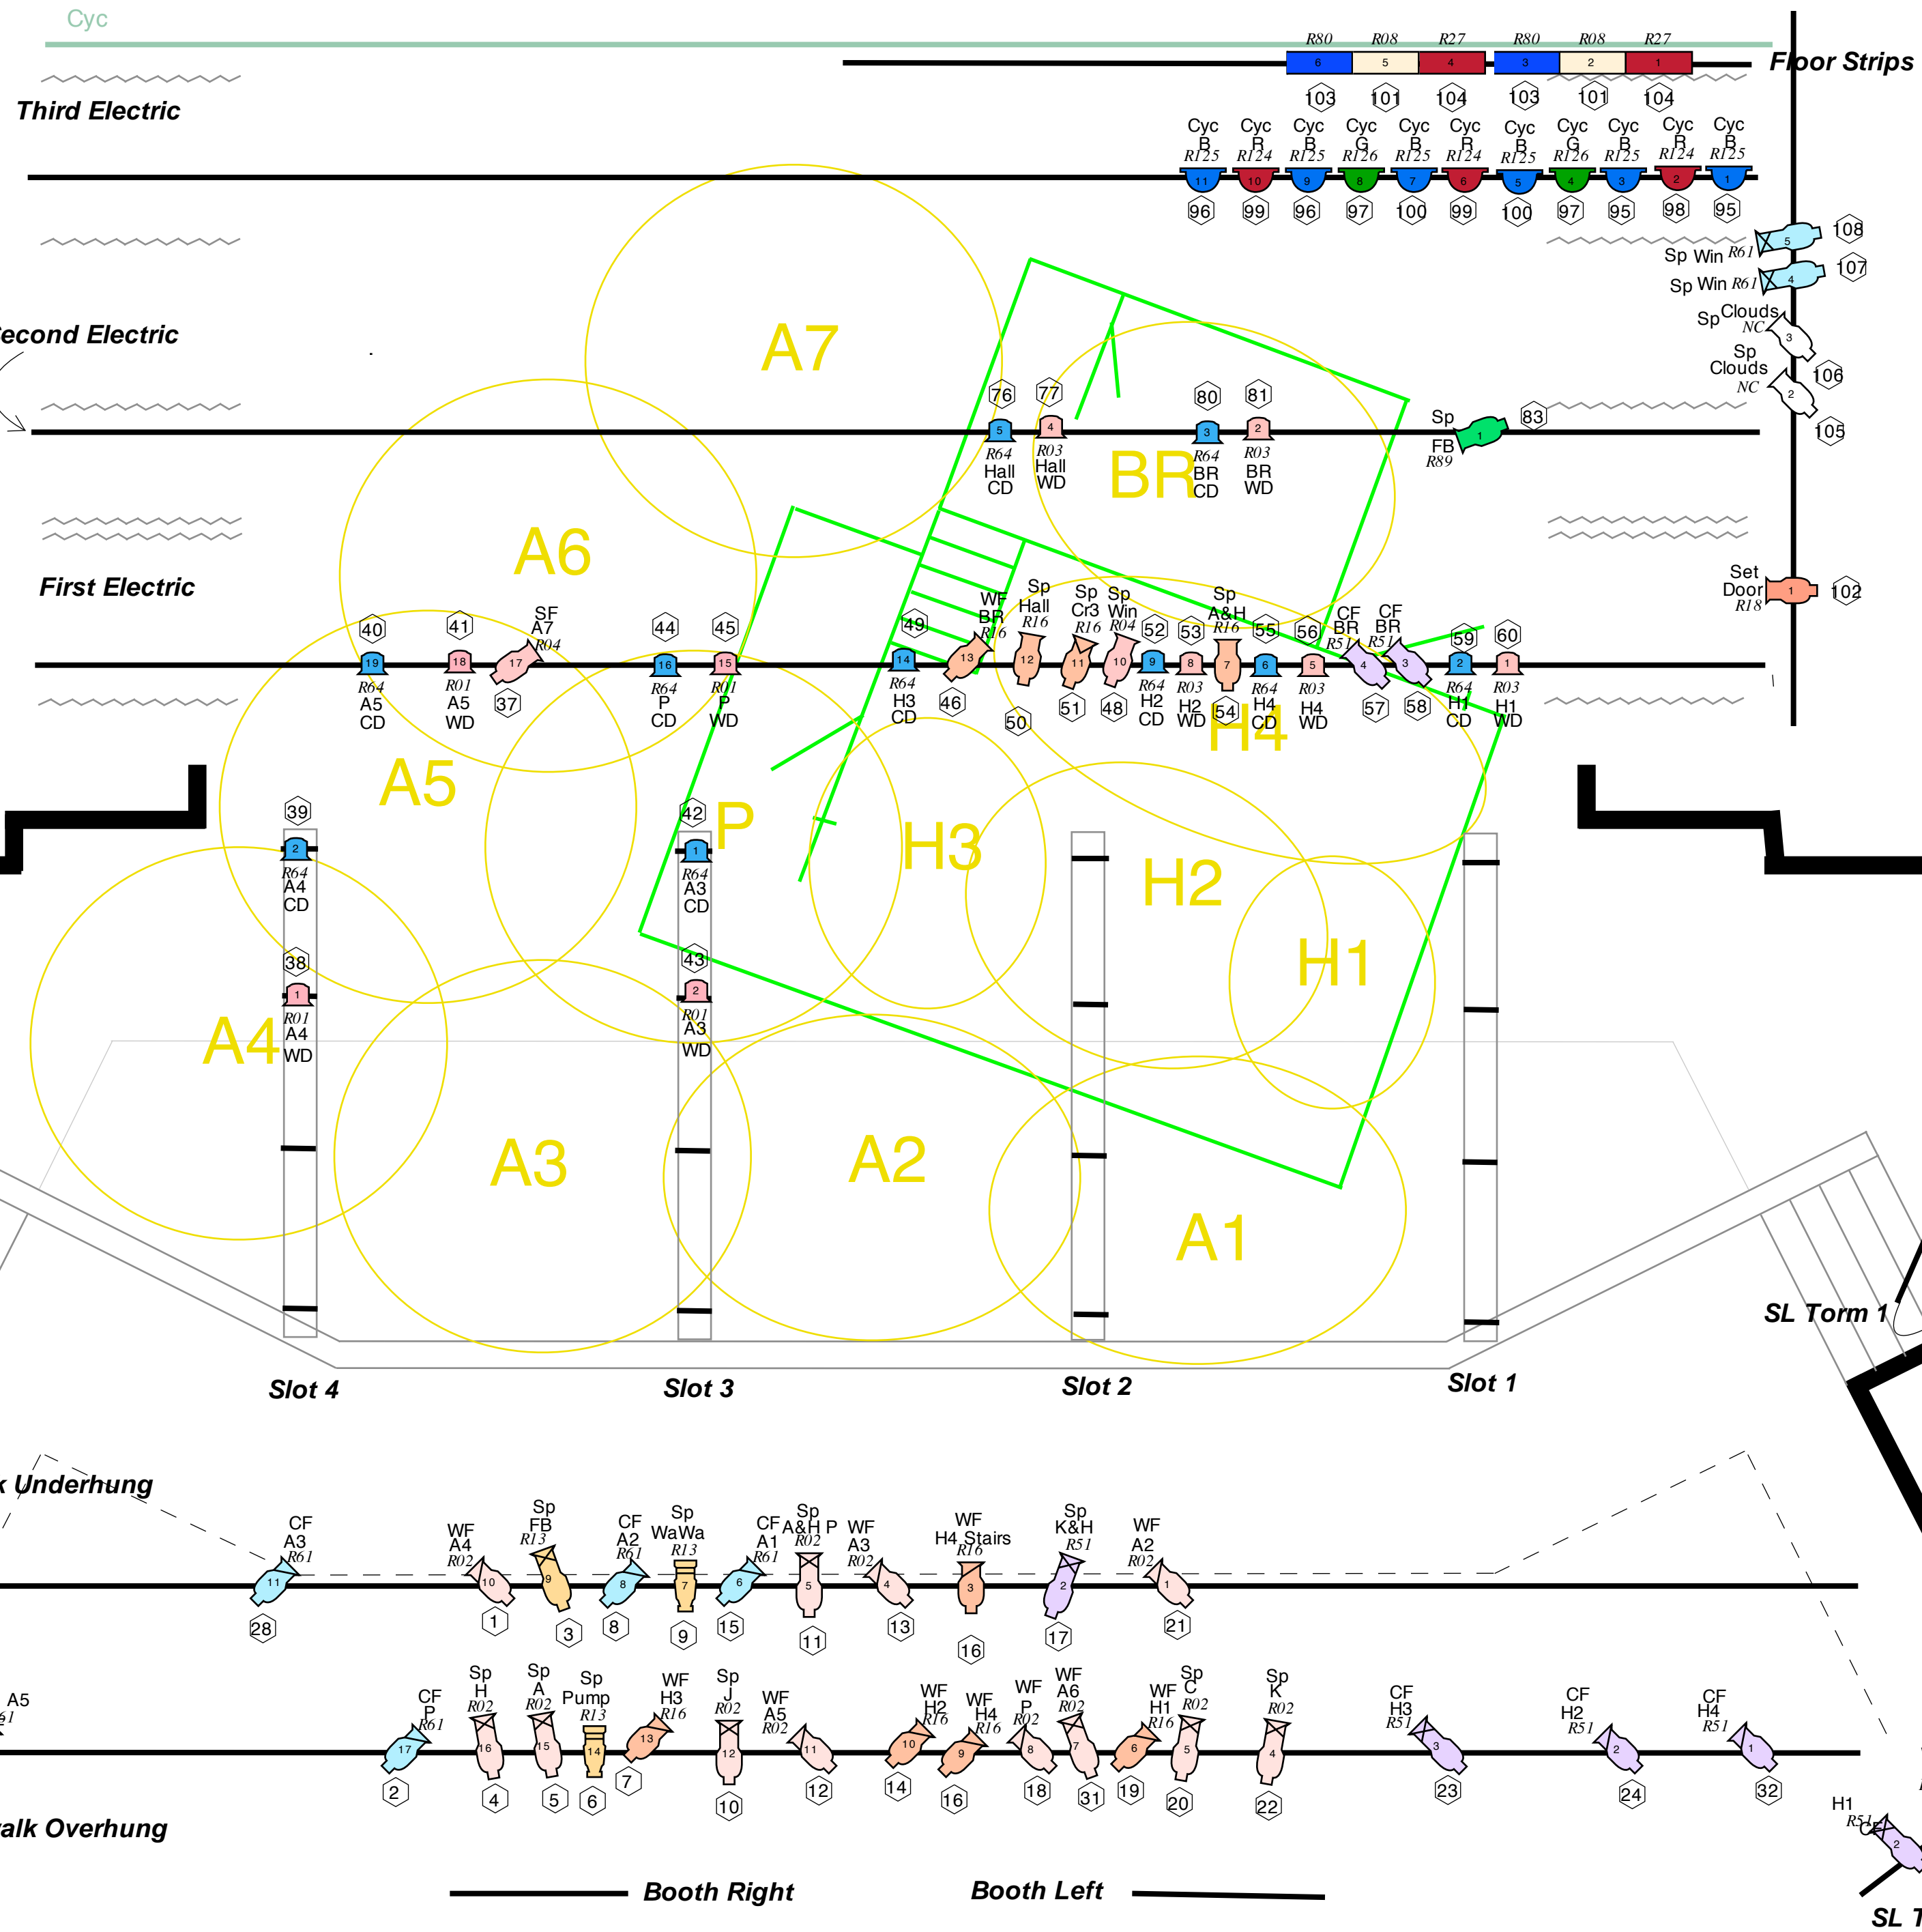

	Todd Wehr Auditorium, Concordia University, WI
	The Miracle Worker
Light Plot	Lighting Designer: Dan Hummel
10/17/11	Director: Dustin J. Martin
	Scale: 1/4" = 1'-0"

Key	Group	Use
	6x9	strip
	6x12	6" Fres
	6x16	1k Scoop
	S6-15-35	Barndoor
	S6-30-55	6x4
	C-Fr	
	A4	
	R62	
	4	Instrument #
	12	Circuit #

SR Ladder

SL Ladder

Floor Strips

Third Electric

Second Electric

First Electric

SR Torm 1

SL Torm 1

Slot 4

Slot 3

Slot 2

Slot 1

Catwalk Underhung

Catwalk Overhung

SR Torm 2

SL Torm 2

Booth Right

Booth Left