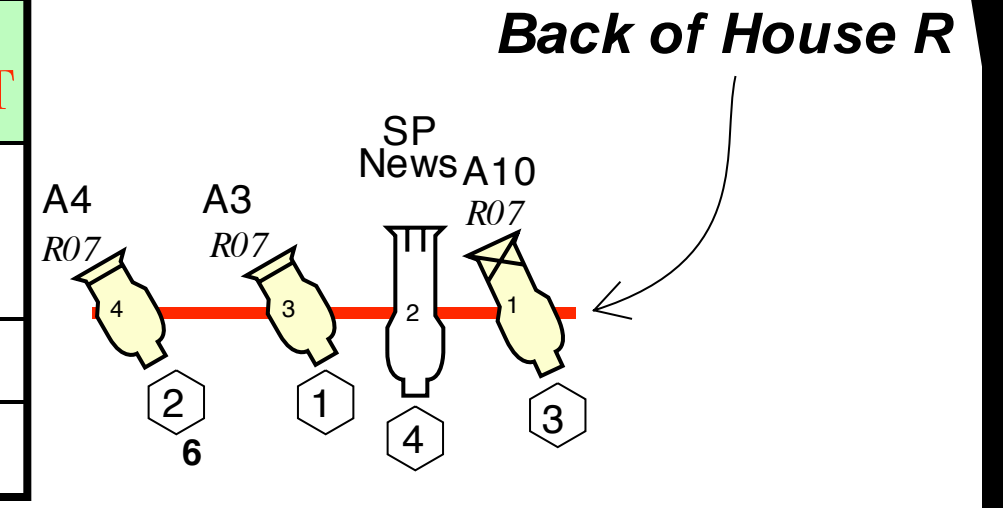

Waukesha Civic Theatre
Waukesha, Wisconsin

MIRACLE ON 34TH STREET

Light Plot	Lighting Designer: Dan Hummel
12/8/08 Scale: 3/8" = 1'-0"	Director: Karin Cunningham Set Design: Michael Talaska

Key

Group	Use	Circuit
Flat	A2	R07
Color		

36° Source Four Jr.	30°	6x16	6" Fres
6x9 or 40°	20°	6x22	strip