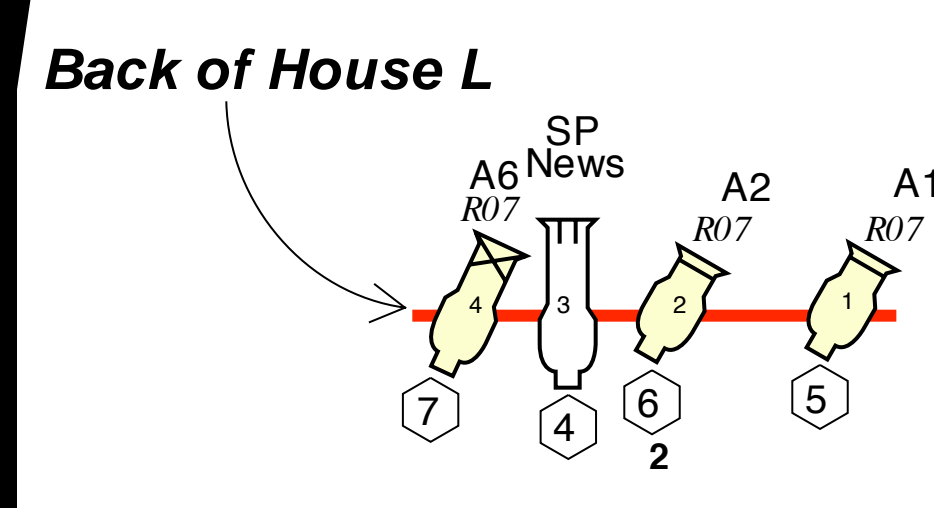

Waukesha Civic Theatre
Waukesha, Wisconsin

MIRACLE ON 34TH STREET

Light Plot	Lighting Designer: Dan Hummel
12/8/08 Scale: 3/8" = 1'-0"	Director: Karin Cunningham Set Design: Michael Talaska

Key

Group	Use	Circuit
Flat	A2	R07
Color		

36° Source Four Jr.	30°	6x16	6" Fres
6x9 or 40°	20°	6x22	strip